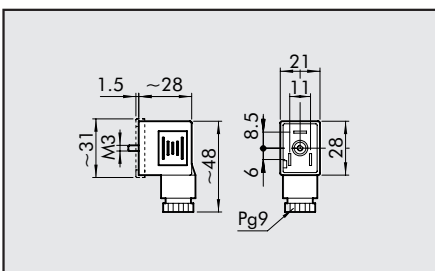

CONECTOR ELÉCTRICO PARA BOBINAS LADO 22 mm

Color	Ø Cable	Tipo	Código
Negro	PG9	Standard	W0970510011
Transp.	PG9	LED 24V	W0970510012
Transp.	PG9	LED 110V	W0970510013
Transp.	PG9	LED 220V	W0970510014
Transp.	PG9	LED + VDR 24V	W0970510015
Transp.	PG9	LED + VDR 110V	W0970510016
Transp.	PG9	LED + VDR 220V	W0970510017